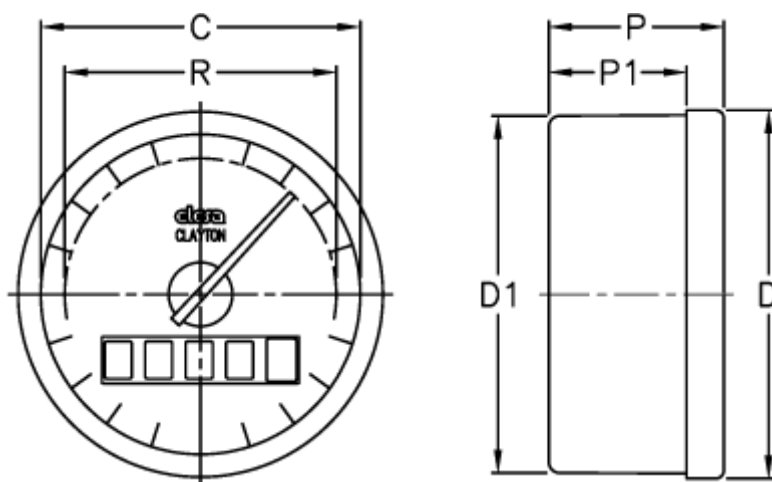

Data Sheet

Article number: 2307072701

Description: E+G Gravity indicator
GW12-0004.0-D

Measures

C	= 60
D	= 68.5
D1	= 67
Indicator accuracy	= 0,05
P	= 33
P1	= 26
R	= 51